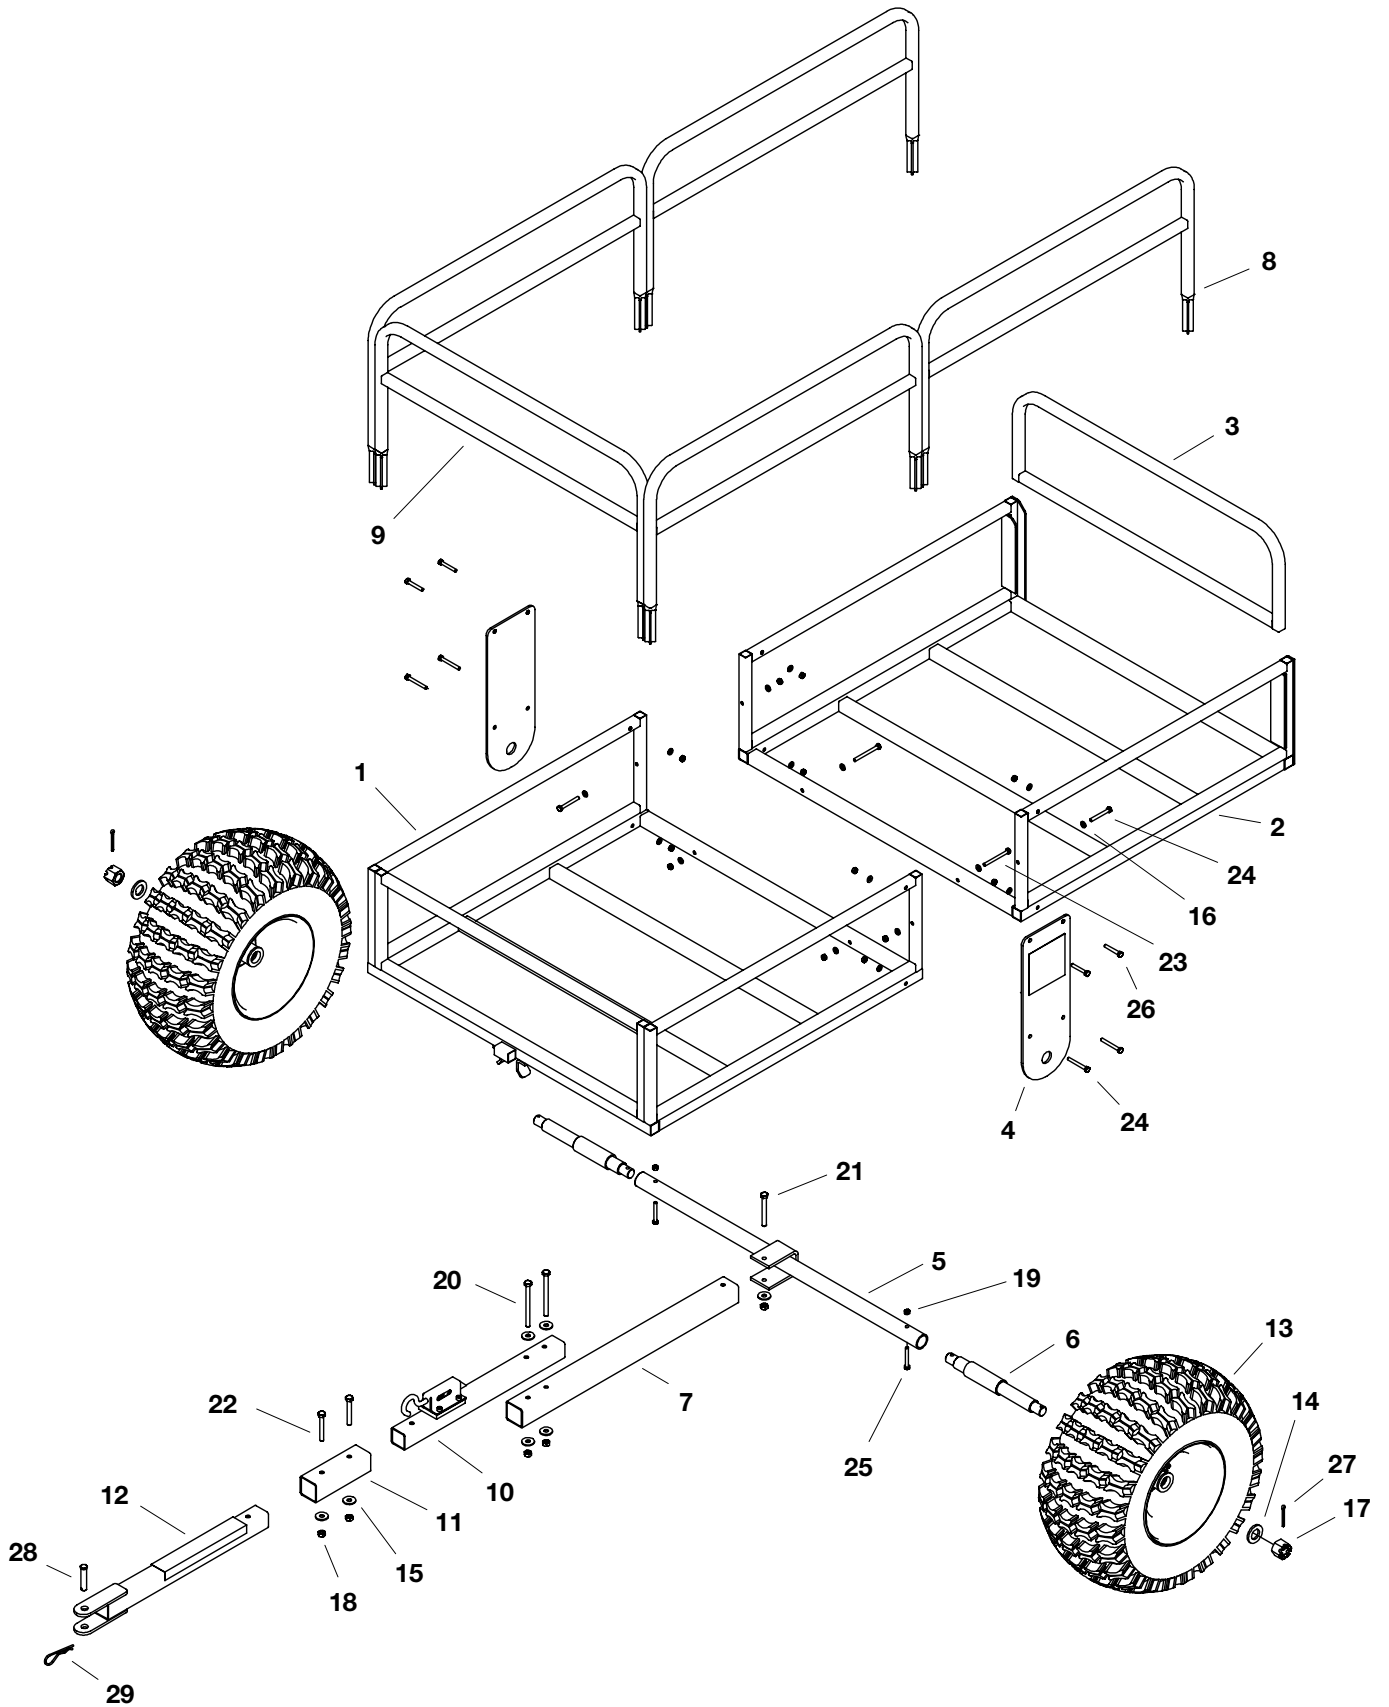

REPAIR PARTS FOR 45-0554 CART

INCLUDED PARTS FOR 45-0554 CART

REF	QTY	PART NO	DESCRIPTION	REF	QTY	PART NO	DESCRIPTION
1	1	2-132BL3	Front Trailer Frame	16	16	-	Washer, M6
2	1	2-133BL3	Rear Trailer Frame	17	2	2-148	Castle Nut, M20 x 1.5
3	1	2-134BL3	Tailgate	18	5	-	Nut, M8 x 1.25
4	2	2-135BL3	Axle Mount Plate	19	14	-	Nut, M6 x 1.0
5	1	2-136BL3	Axle Tube	20	2	-	Bolt, M8 x 1.25 x 100
6	2	2-137BL3	Axle Spindle	21	1	-	Bolt, M8 x 1.25 x 80
7	1	2-138BL3	Rear Tongue Tube	22	2	-	Bolt, M8 x 1.25 x 60
8	4	2-139OR1	Side Containment Rack	23	2	-	Bolt, M6 x 1.25 x 65
9	1	2-140OR1	Front Containment Rack	24	6	-	Bolt, M6 x 1.25 x 50
10	1	2-141BL3	Latch Tube Assembly	25	2	-	Bolt, M6 x 1.25 x 45
11	1	2-142BL3	Connector Pocket	26	4	-	Bolt, M6 x 1.25 x 40
12	1	2-143BL3	Front Tongue Tube	27	2	2-158	Cotter Pin
13	2	2-144	Trailer Wheel	28	1	2-159	Clevis Pin
14	2	-	Washer, M20	29	1	714-0117	Hair Cotter Pin
15	7	-	Washer, M8	—	1	3-80	Owners Manual

Metric hardware is included with this product

Replacement hardware is listed in the below chart and available for reorder

REORDER HARDWARE PARTS FOR 45-0554 CART

REF	QTY	PART NO	DESCRIPTION	REF	QTY	PART NO	DESCRIPTION
1	1	-	Front Trailer Frame	16	16	43088	Washer, .312 X .734 X .065
2	1	-	Rear Trailer Frame	17	2	-	Castle Nut, M20 x 1.5
3	1	-	Tailgate	18	5	47810	Nut, Hex .312-18 Nyloc
4	2	-	Axle Mount Plate	19	14	47189	Nut, Hex 1/4-20 Nyloc
5	1	-	Axle Tube	20	2	47407	Bolt, Hex 5/16-18 X 4
6	2	-	Axle Spindle	21	1	44292	Bolt, Hex 5/16-18 X 2-1/2
7	1	-	Rear Tongue Tube	22	2	43224	Bolt, Hex 5/16-18 X 2-1/4
8	4	-	Side Containment Rack	23	2	49870	Bolt, Hex 1/4-20 X 2-1/2
9	1	-	Front Containment Rack	24	6	46699	Bolt, Hex 1/4-20 X 2
10	1	-	Latch Tube Assembly	25	2	1509-69	Bolt, Hex 1/4-20 X 1-3/4
11	1	-	Connector Pocket	26	4	43648	Bolt, Hex 1/4-20 X 1-1/2
12	1	-	Front Tongue Tube	27	2	-	Cotter Pin
13	2	2-144	Trailer Wheel	28	1	-	Clevis Pin
14	2	43009	Washer, .785 X 1.57 X .057	29	1	-	Hair Cotter Pin
15	7	43081	Washer, .375 X .875 X .083	—	1	-	Owners Manual